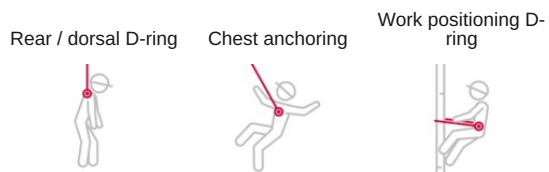

Harness Spanset WaterWorks ERGO 1300

Product information

Features

- Stainless steel rear D
- Front fall arrest stainless steel D
- Side pole strap stainless steel Ds
- Stainless steel buckles
- Confined space loops on shoulders
- Fully adjustable padded leg straps and shoulder/back straps
- Fitted with suspension trauma relief straps
- Breathable rear mesh panel
- Waistband and side Ds

Suitable for

- Fall arrest
- Confined space entry
- Roof work
- Ladder systems
- Elevated work platforms
- Maintenance
- Pole work
- Construction in corrosive environments

Material: Polyester, Nylon, Stainless Steel