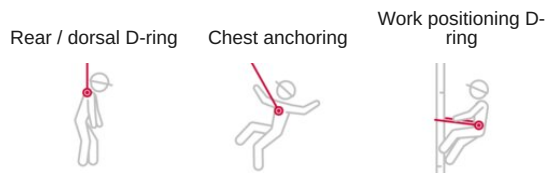

Harness Spanset ERGOLite 1300

Product information

The ERGOLite harnesses are the workhorses in the range and are best suited for dirty and harsh conditions by professional operators who appreciate no nonsense reliability. They feature the most reliable buckle system, being the 2 and 3 bar buckle, and don't feature any moving parts or unnecessary padding.

The ERGOLite 1300 harness is lightweight and comfortable and easy to fit and adjust.

Features

- Breathable rear mesh panel
- Confined space attachment loops
- Front fall arrest D ring
- Rear fall arrest D ring
- Suspension trauma relief straps
- Waist band and side Ds

Suitable for

- Confined space entry
- Construction
- Elevated work platforms
- Fall arrest
- Ladder safety systems
- Maintenance
- Pole work
- Roof work

Material: Polyester, Aluminium

Part Code

**WLL
ton**

**Max load
kg**

**Weight
(kg)**

820100002500

0.3

160

1.72