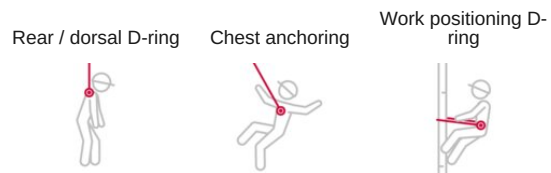

Harness Spanset ERGOLite 1300

Product information

The ERGOLite harnesses are the workhorses in the range and are best suited for dirty and harsh conditions by professional operators who appreciate no nonsense reliability. They feature the most reliable buckle system, being the 2 and 3 bar buckle, and don't feature any moving parts or unnecessary padding.

The ERGOLite 1300 harness is lightweight and comfortable and easy to fit and adjust.

Features

- Breathable rear mesh panel
- Confined space attachment loops
- Front fall arrest D ring
- Rear fall arrest D ring
- Suspension trauma relief straps
- Waist band and side Ds

Suitable for

- Confined space entry
- Construction
- Elevated work platforms
- Fall arrest
- Ladder safety systems
- Maintenance
- Pole work
- Roof work

Material: Polyester, Aluminium

Part Code

**WLL
ton**

**Max load
kg**

**Weight
(kg)**

820100002500

0.3

160

1.72