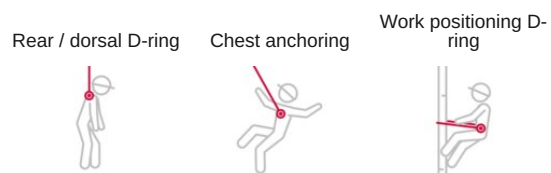

Harness Spanset WaterWorks ERGO 1800

Product information

Features

- Rear fall arrest stainless D
- Front fall arrest and abseil stainless Ds
- Padded waist band and side pole strap with stainless Ds
- Plastic reinforced gear loops
- Elasticated rear leg droppers
- Fully adjustable leg and shoulder straps
- Stainless shoulder buckles
- Hi-vis webbing

Suitable for

- Fall arrest
- Rescue
- Rope access
- Roof work
- Ladder systems
- Tower and pole work
- Maintenance
- Construction

Material: Polyester, Nylon, Stainless Steel, Plastic

Part Code

820100002570